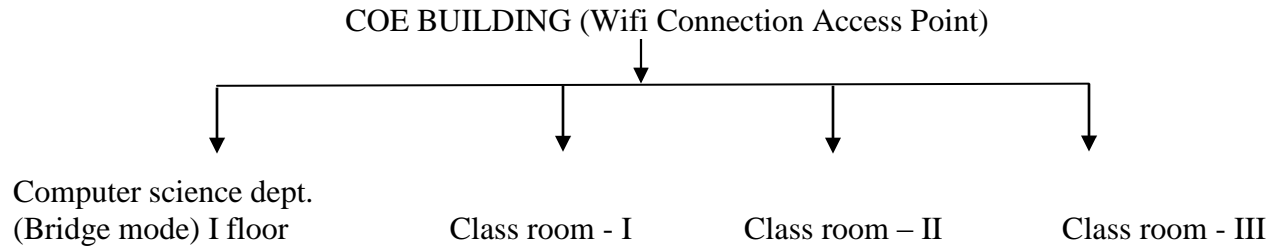

INTERNET FACILITY AVAILABLE IN THE COLLEGE CAMPUS

MAIN CONNECTIONS AVAILABLE:

- MAIN BUILDING
- ANNEXURE – I
- ANNEXURE – II
- ANNEXURE – III
- LIBRARY

FLOW OF WIFI CONNECTIONS

ANNEXURE – I

ANNEXURE – II

ANNEXURE – III

ANNEXURE – III

Hall No 21 (Wifi Connection Access Point)
Library

LAN/WIFI DETAILS

S.No	Place	Speed	Modem model	Type
1.	Main Building New Lab I (Main modem)	100 Mbps	TP Link	LAN & WiFi
2.	I Floor New Lab II (Main modem)	100 Mbps	TP Link	LAN & WiFi
3.	II Floor B.Voc., Lab (Main modem)	100 Mbps	TP Link	LAN & WiFi
4.	II Floor Edusat Lab (Bridge modem)	100 Mbps	TP Link	LAN & WiFi
5.	Annexure I Placement cell (Main modem)	100 Mbps	TP Link	LAN & WiFi
6.	Annexure I Economics department(Bridge modem)	100 Mbps	TP Link	LAN & WiFi
7.	Annexure I History department(Bridge modem)	100 Mbps	TP Link	LAN & WiFi
8.	Annexure II COE Office (Main modem)	100 Mbps	TP Link	LAN & WiFi
9.	Annexure II COE Office (Main modem) (2 Static IP)	20 Mbps	TP Link	LAN & WiFi