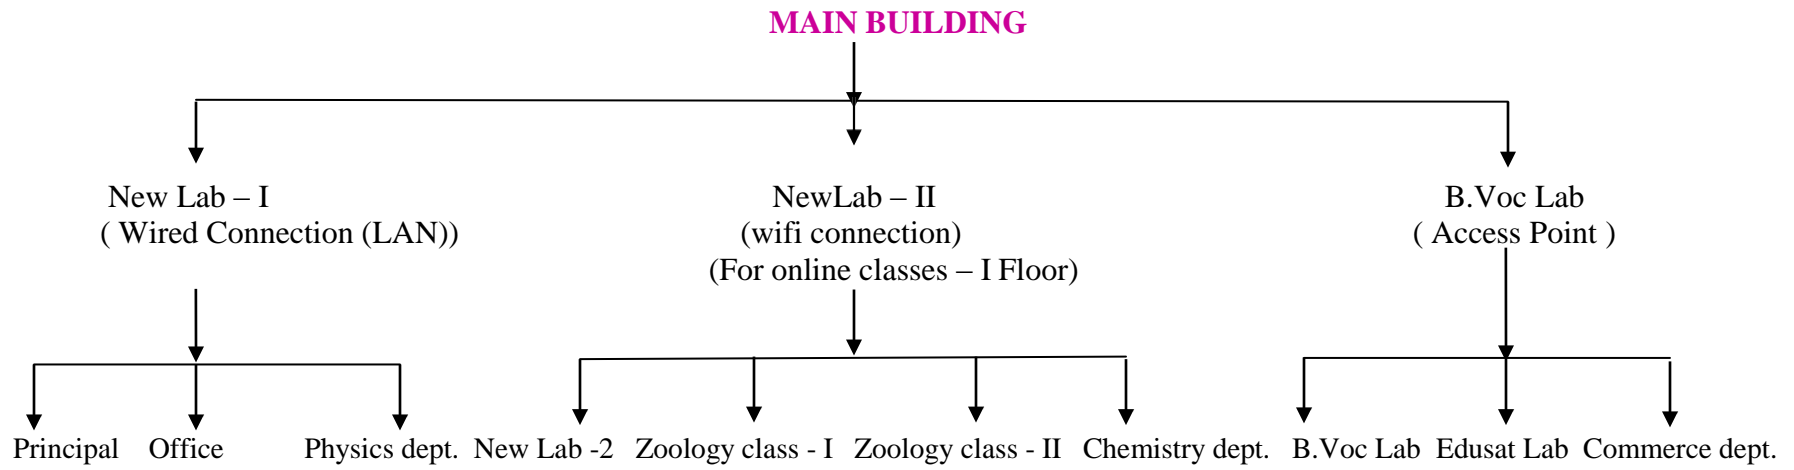

INTERNET FACILITY AVAILABLE IN THE COLLEGE CAMPUS

MAIN CONNECTIONS AVAILABLE:

- MAIN BUILDING
- ANNEXURE – I
- ANNEXURE – II
- ANNEXURE – III
- LIBRARY

FLOW OF WIFI CONNECTIONS

ANNEXURE – I

ANNEXURE – II

ANNEXURE – III

ANNEXURE – III

Hall No 21 (Wifi Connection Access Point)
Library

LAN/WIFI DETAILS

S.No	Place	Speed	Modem model	Type
1.	Main Building New Lab I (Main modem)	100 Mbps	TP Link	LAN & WiFi
2.	I Floor New Lab II (Main modem)	100 Mbps	TP Link	LAN & WiFi
3.	II Floor B.Voc., Lab (Main modem)	100 Mbps	TP Link	LAN & WiFi
4.	II Floor Edusat Lab (Bridge modem)	100 Mbps	TP Link	LAN & WiFi
5.	Annexure I Placement cell (Main modem)	100 Mbps	TP Link	LAN & WiFi
6.	Annexure I Economics department(Bridge modem)	100 Mbps	TP Link	LAN & WiFi
7.	Annexure I History department(Bridge modem)	100 Mbps	TP Link	LAN & WiFi
8.	Annexure II COE Office (Main modem)	100 Mbps	TP Link	LAN & WiFi
9.	Annexure II COE Office (Main modem) (2 Static IP)	20 Mbps	TP Link	LAN & WiFi

10.	Annexure II B.Voc., Software development and Multimedia Lab (Bridge Modem)	100 Mbps	TP Link	LAN & WiFi
11.	Annexure III Hall No:21(Main modem)	100 Mbps	TP Link	LAN & WiFi
12.	Annexure III Old Room (Bridge modem)	100 Mbps	TP Link	LAN & WiFi
13.	Library(Main modem) Online browsing ,Internet	100 Mbps	TP Link	LAN & WiFi