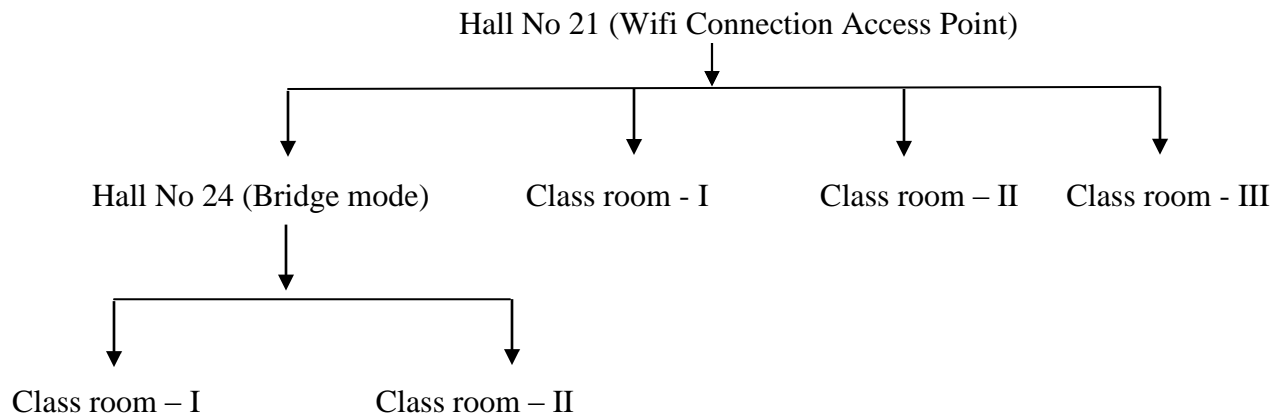

INTERNET FACILITY AVAILABLE IN THE COLLEGE CAMPUS

MAIN CONNECTIONS AVAILABLE:

- MAIN BUILDING
- ANNEXURE – I
- ANNEXURE – II
- ANNEXURE – III
- LIBRARY

FLOW OF WIFI CONNECTIONS

ANNEXURE – I

ANNEXURE – II

ANNEXURE – III

ANNEXURE – III

Hall No 21 (Wifi Connection Access Point)
Library

LAN/WIFI DETAILS

S.No	Place	Speed	Modem model	Type
1.	Main Building New Lab I (Main modem)	100 Mbps	TP Link	LAN & WiFi
2.	I Floor New Lab II (Main modem)	100 Mbps	TP Link	LAN & WiFi
3.	II Floor B.Voc., Lab (Main modem)	100 Mbps	TP Link	LAN & WiFi
4.	II Floor Edusat Lab (Bridge modem)	100 Mbps	TP Link	LAN & WiFi
5.	Annexure I Placement cell (Main modem)	100 Mbps	TP Link	LAN & WiFi
6.	Annexure I Economics department(Bridge modem)	100 Mbps	TP Link	LAN & WiFi
7.	Annexure I History department(Bridge modem)	100 Mbps	TP Link	LAN & WiFi
8.	Annexure II COE Office (Main modem)	100 Mbps	TP Link	LAN & WiFi
9.	Annexure II COE Office (Main modem) (2 Static IP)	20 Mbps	TP Link	LAN & WiFi